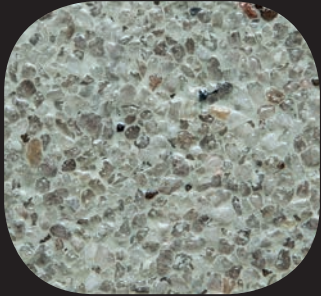

Q-pebble

Ivory