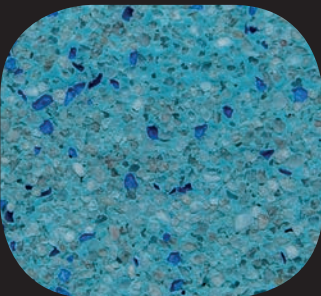

Navy

'Q-Pebble' brings a classic look, whilst being extremely economic and durable.

With a quality blend of the finest available ingredients to bring your pool a vibrant, colourfast quartz pebble interior finish.