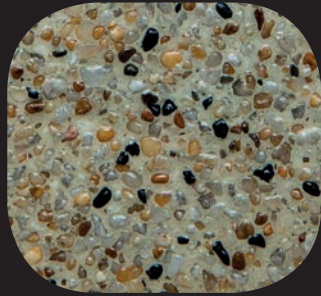

Q-pebble

Gold

'Q-Pebble' brings a classic look, whilst being extremely economic and durable.

With a quality blend of the finest available ingredients to bring your pool a vibrant, colourfast quartz pebble interior finish.

'Q-Pebble' is pre-blended at the factory which ensures a quality consistent finish every time.

'Q-Pebble' is also available in custom colouring upon request. Backed by our 5 year product warranty, you can be rest assured you are getting the best interior finish available.