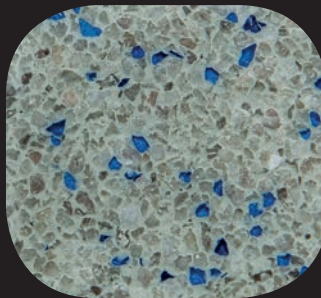

Q-pebble

Sapphire

'Q-Pebble' brings a classic look, whilst being extremely economic and durable.

With a quality blend of the finest available ingredients to bring your pool a vibrant, colourfast quartz pebble interior finish.

'Q-Pebble' is pre-blended at the factory which ensures a quality consistent finish every time.

'Q-Pebble' is also available in custom colouring upon request. Backed by our 5 year product warranty, you can be rest assured you are getting the best interior finish available.